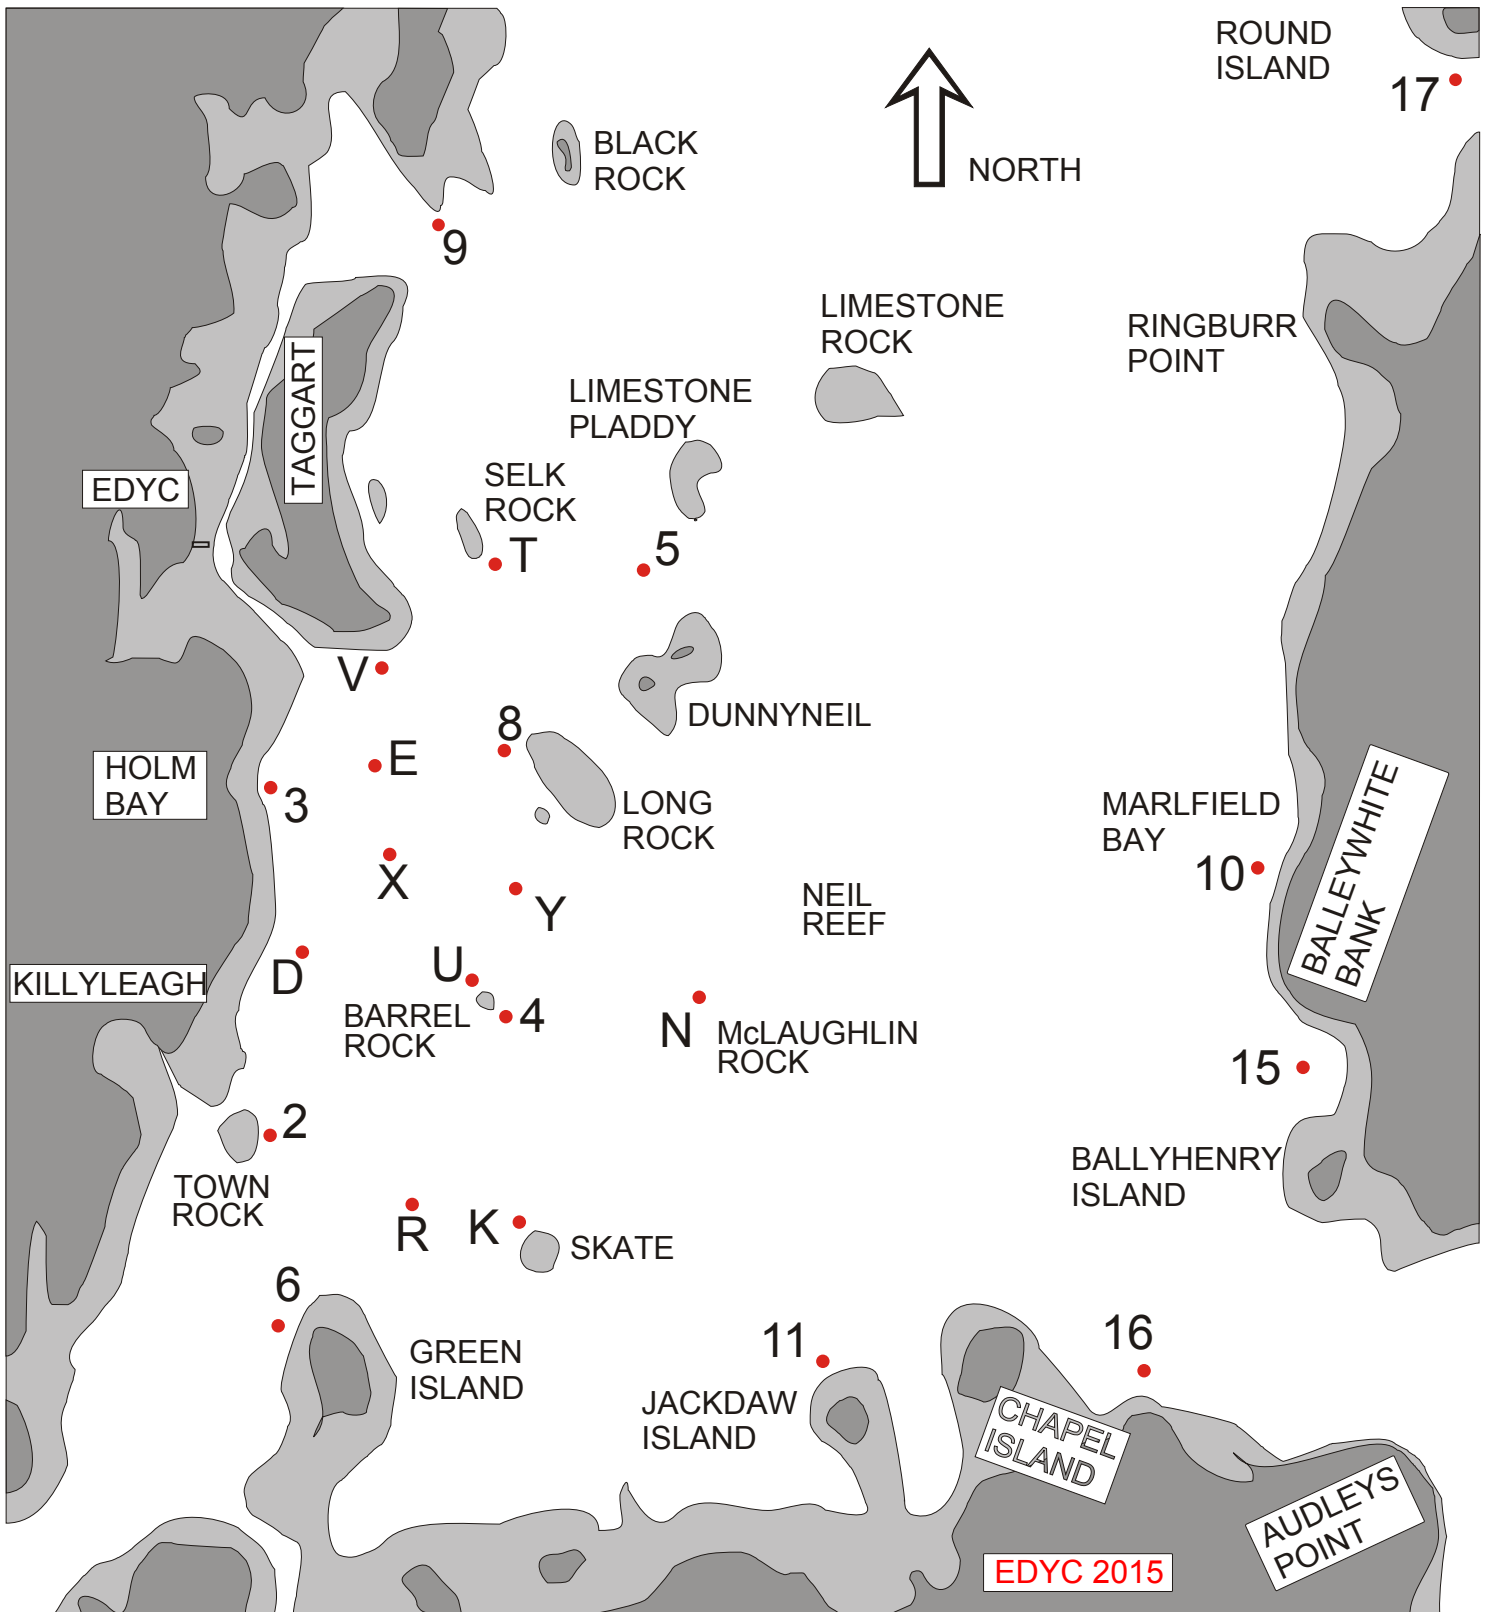

POSITION OF CLUB RACING MARKS

This sketch is intended only to indicate the approximate normal location of the racing marks used by EDYC. It is not suitable for navigation purposes and is not to scale.

A copy may be downloaded from www.edyc.co.uk