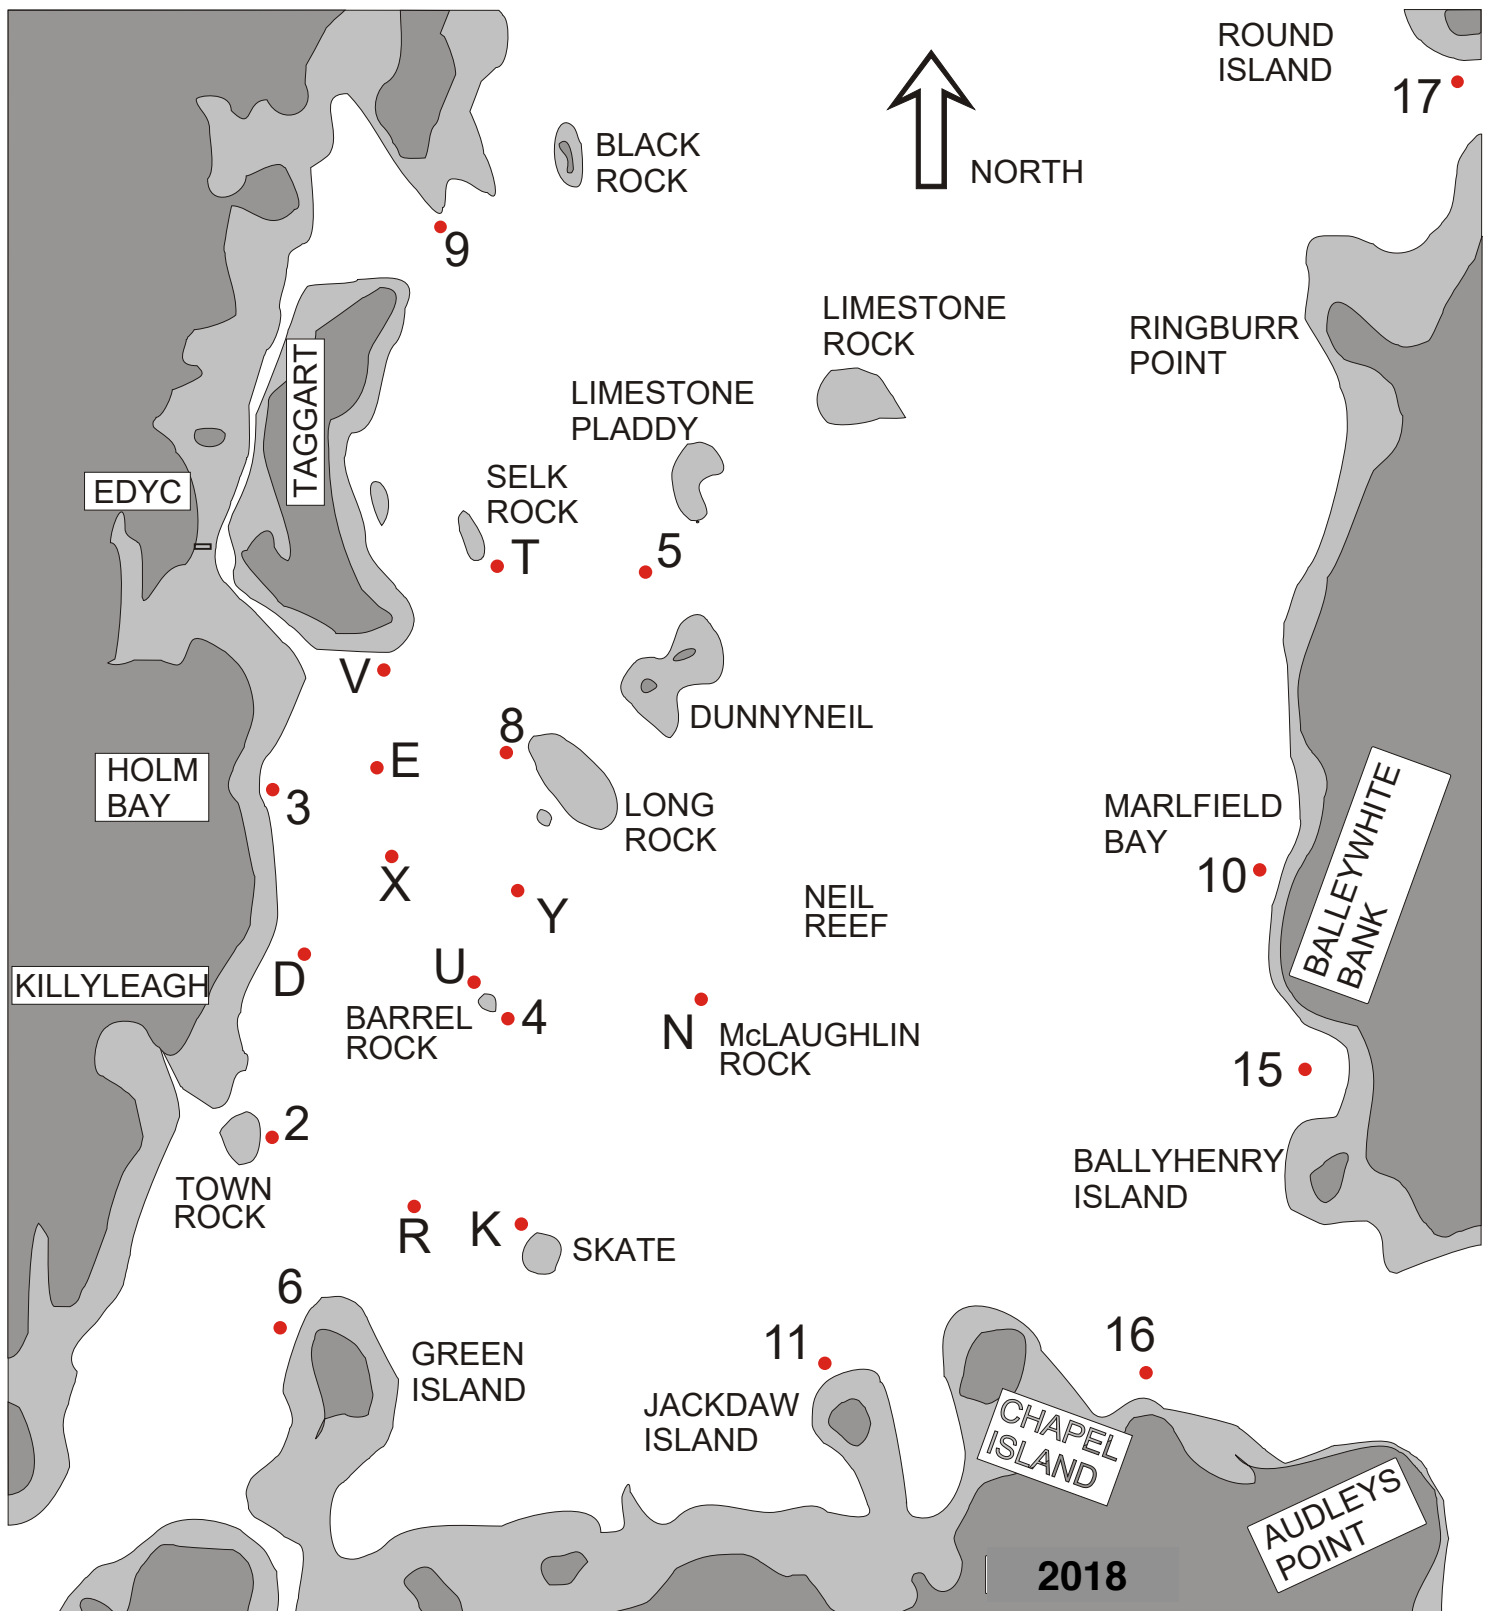

MARKS FOR EDYC CLUB RACING

This sketch is intended only to indicate the approximate normal location of the racing marks used by EDYC. It is not suitable for navigation purposes and is not to scale.

A copy may be downloaded from www.edyc.co.uk