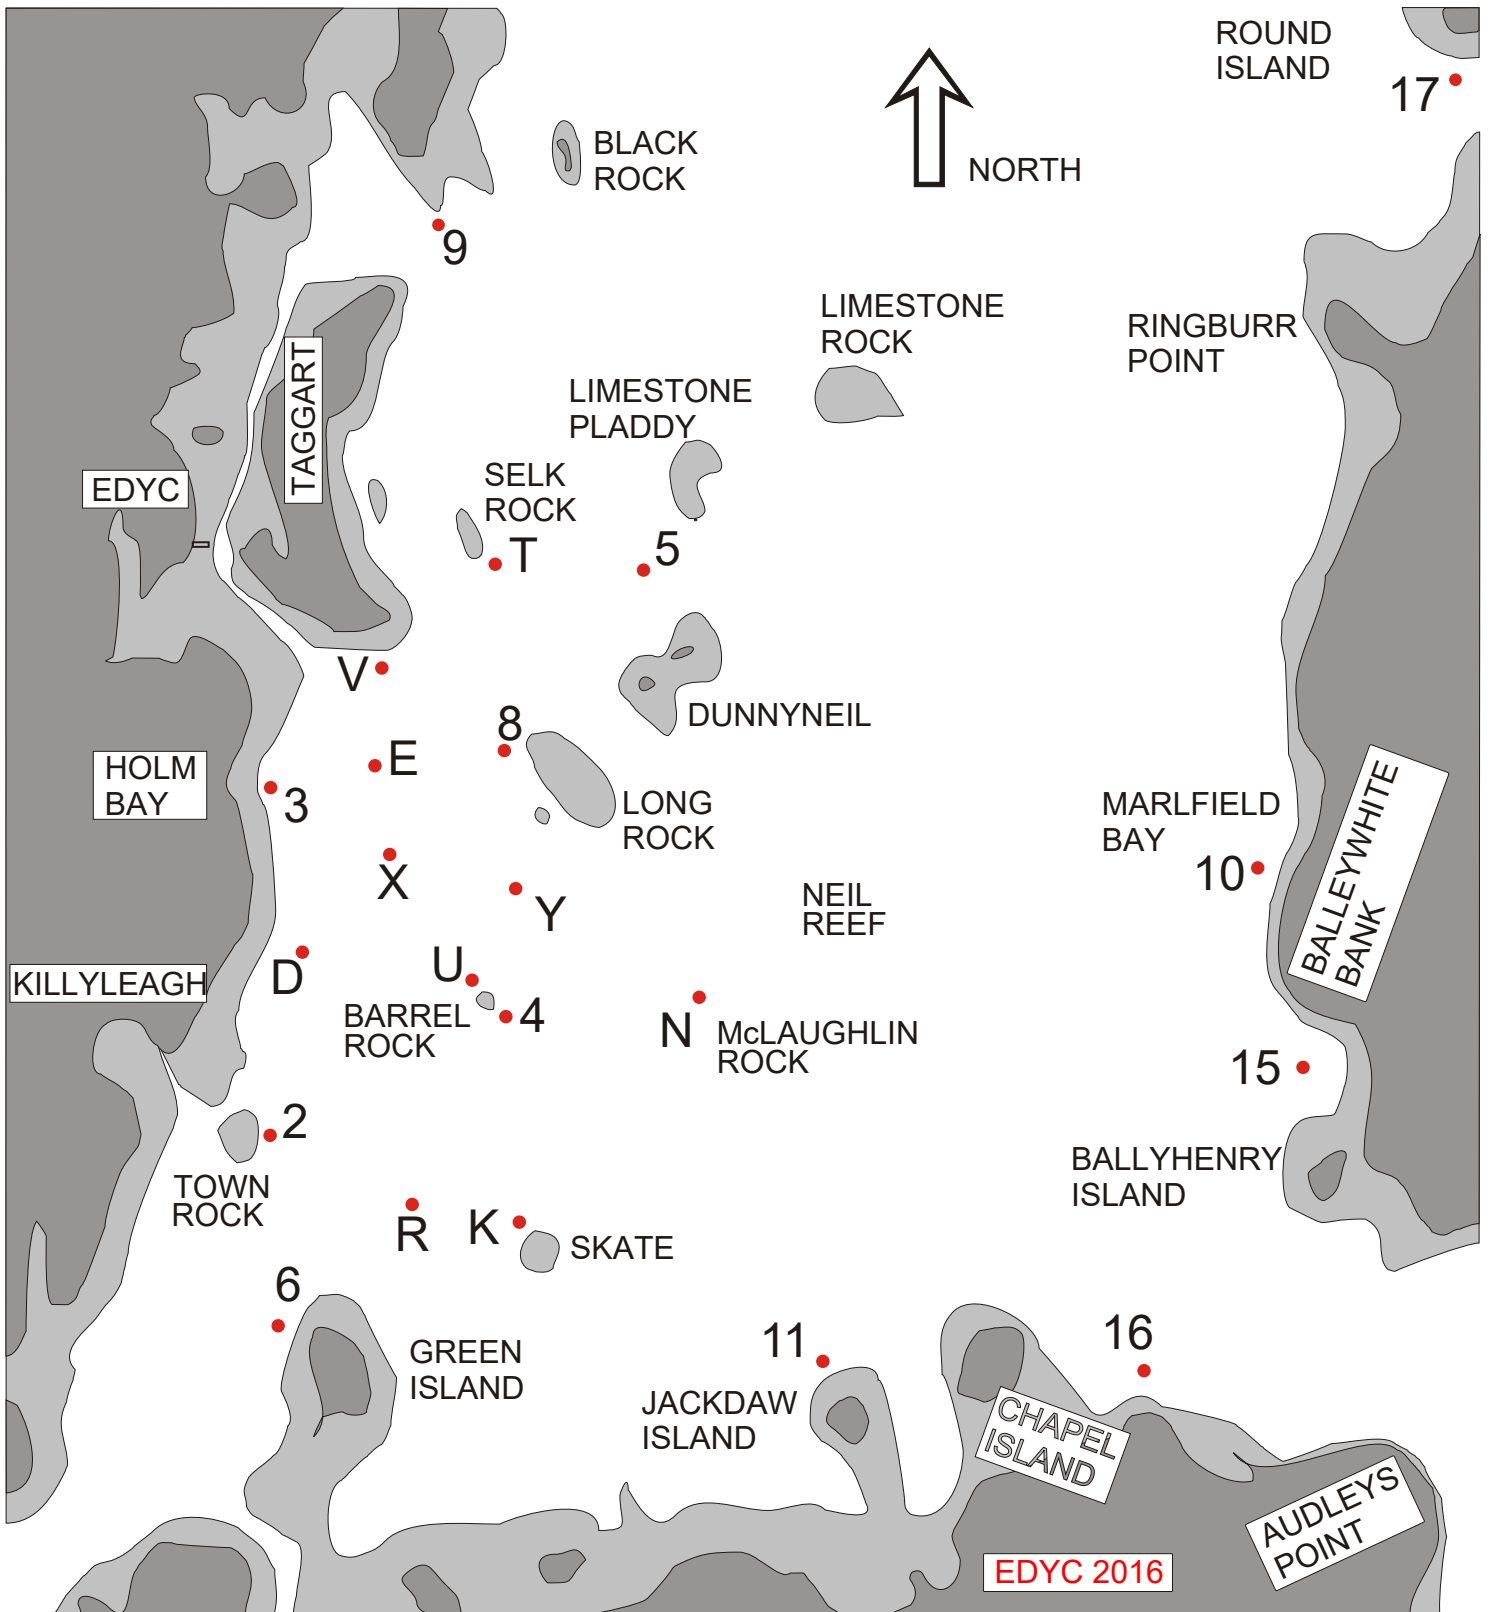

# POSITION OF CLUB RACING MARKS

This sketch is intended only to indicate the approximate normal location of the racing marks used by EDYC. It is not suitable for navigation purposes and is not to scale.