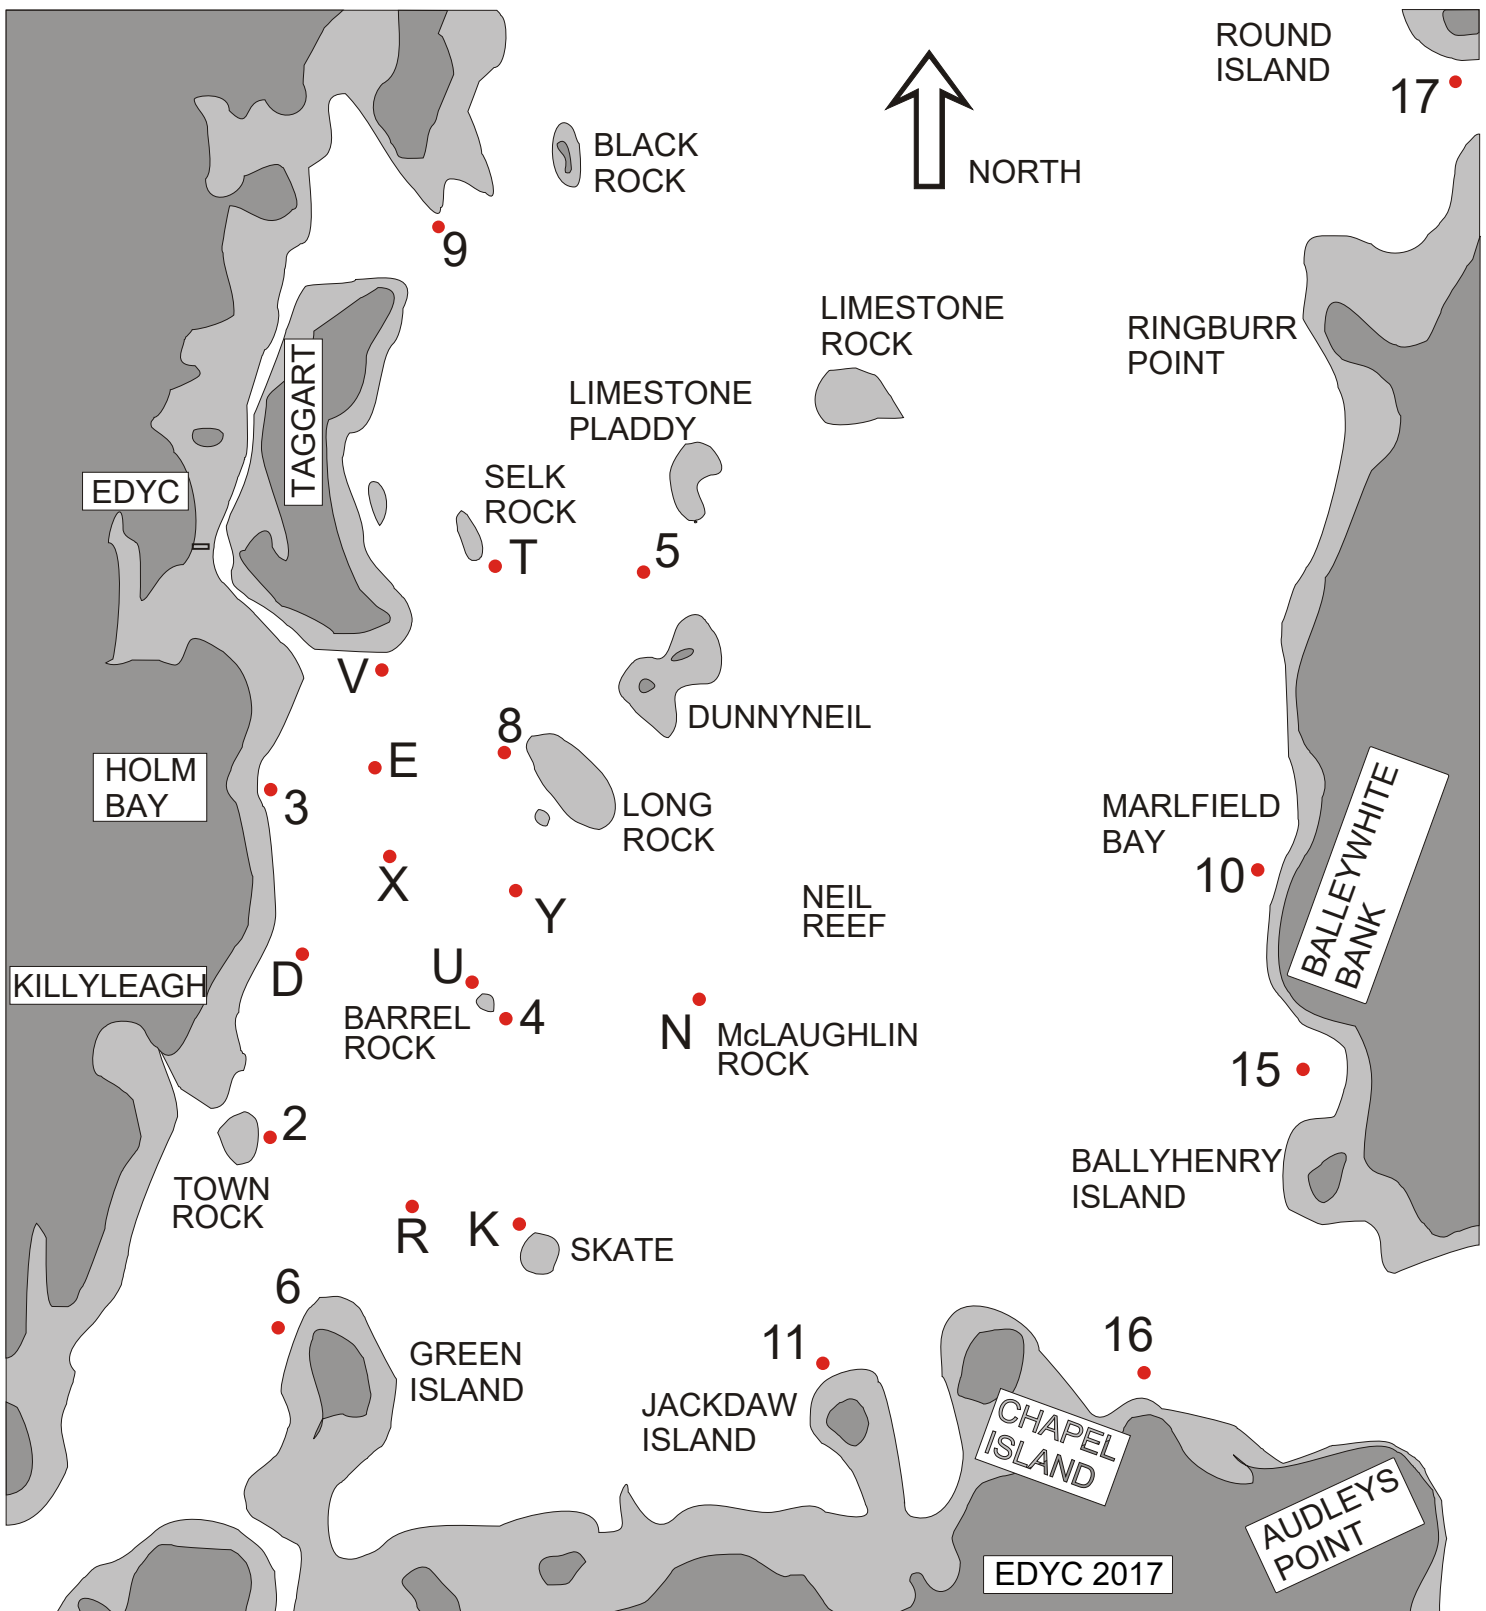

MARKS FOR EDYC CLUB RACING

This sketch is intended only to indicate the approximate normal location of the racing marks used by EDYC. It is not suitable for navigation purposes and is not to scale.

A copy may be downloaded from www.edyc.co.uk