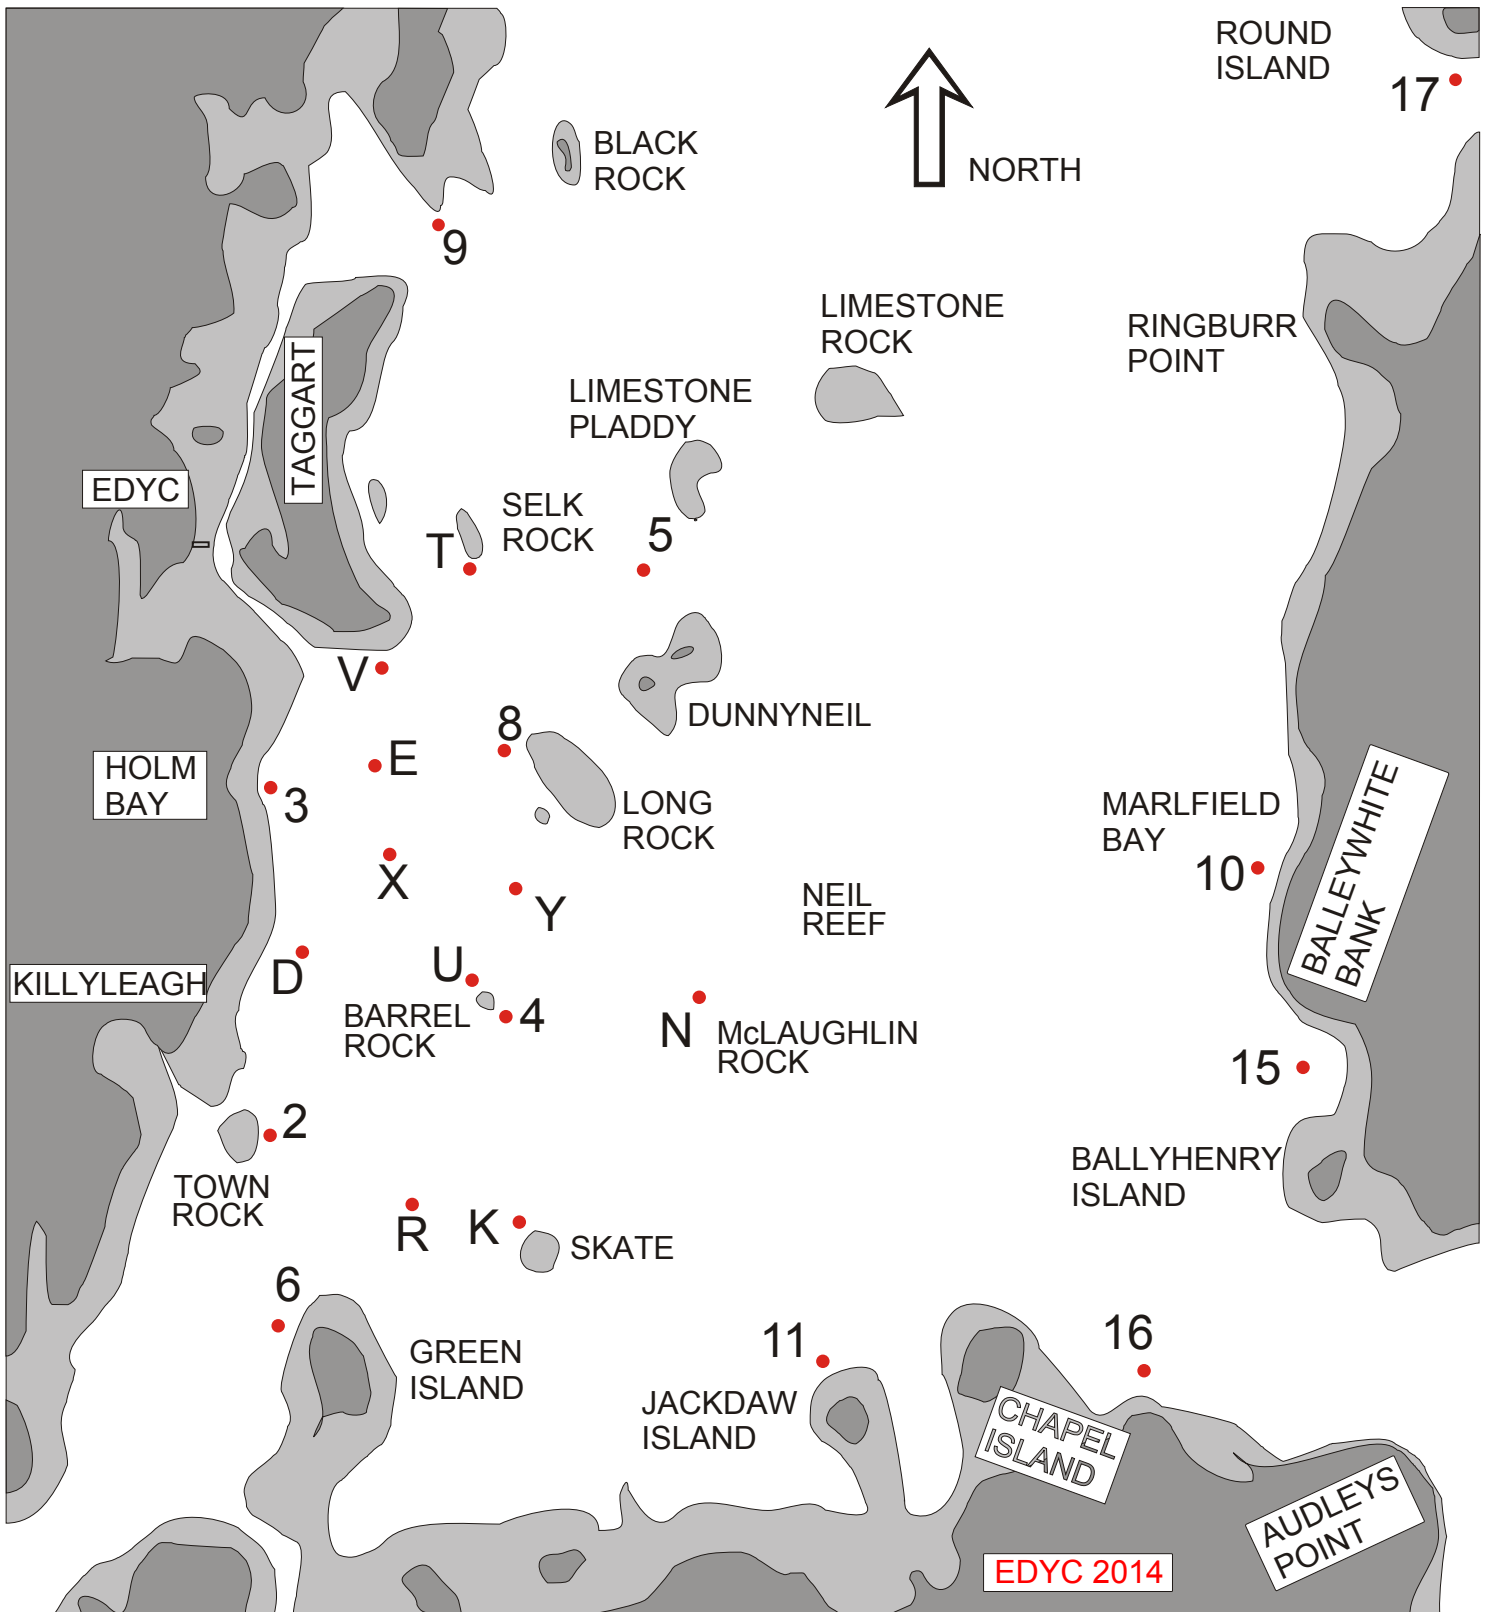

# POSITION OF CLUB RACING MARKS

This sketch is intended only to indicate the approximate normal location of the racing marks used by EDYC. It is not suitable for navigation purposes and is not to scale. A copy may be downloaded from [www.edyc.co.uk](http://www.edyc.co.uk)