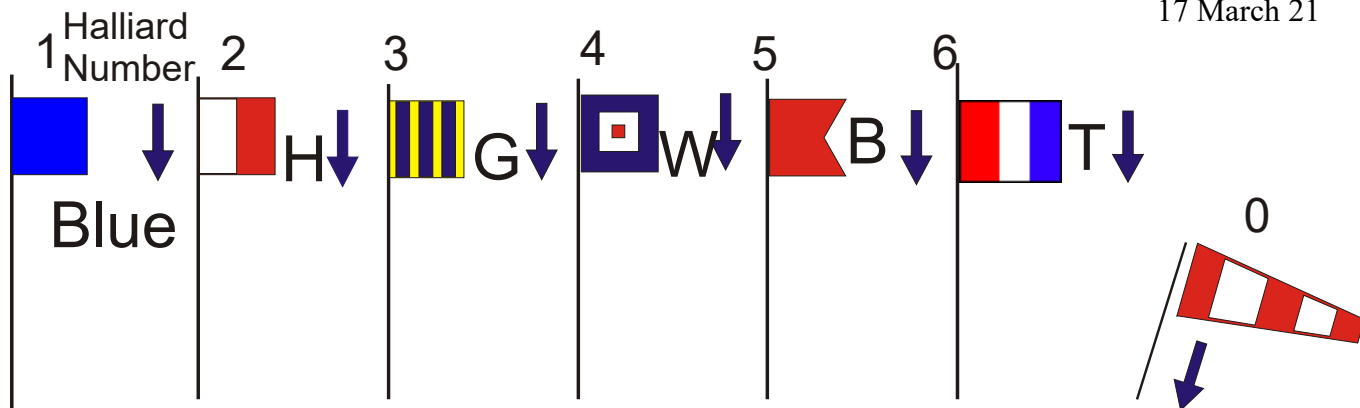

EDYC 2021 RO FLAG CHART STARTS

17 March 21

Warning Signal Times and start times

SAT	WED	
14:17	19:17	Sequence start AP lowered
14:20	19:20	CRUISER 1 warning Blue lowered
14:23	19:23	CRUISER 1 start CRUISER 2 warning H lowered
14:26	19:26	CRUISER 2 start DINGHY I WARNING G lowered
14:29	19:29	DINGHY I start L17 warning W lowered
14:32	19:32	L17 START Dinghy II warning B lowered
14:35	19:35	Dinghy II start T lowered

Ref - SI 5.17

The above flags may be supplemented by the following as required

 X INDIVIDUAL RECALL
  FIRST SUBS - GENERAL RECALL

11/3/21 NB The 2021 Sis are the definitive source for all race rules.

 V Now means be alert for communication