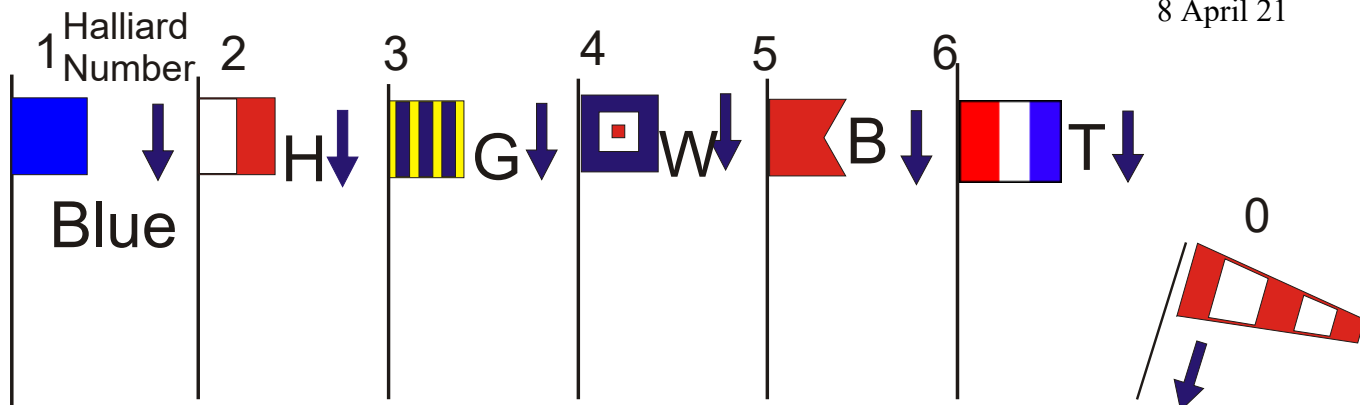

EDYC 2021 RO FLAG CHART STARTS

8 April 21

Warning Signal Times and Start Times

Ref - SI 5 and 6

SAT	WED	
14:17	19:17	Sequence start AP lowered
14:20	19:20	CRUISER 1 warning Blue lowered
14:23	19:23	CRUISER 1 start CRUISER 2 warning H lowered
14:26	19:26	CRUISER 2 start DINGHY I WARNING G lowered
14:29	19:29	DINGHY I start L17 warning W lowered
14:32	19:32	L17 START Dinghy II warning B lowered
14:35	19:35	Dinghy II start T lowered

The above flags may be supplemented by the following as required

 X INDIVIDUAL RECALL  FIRST SUBS - GENERAL RECALL

 V Now means be alert for communication of Search and Rescue Instructions

 AP POSTPONEMENT