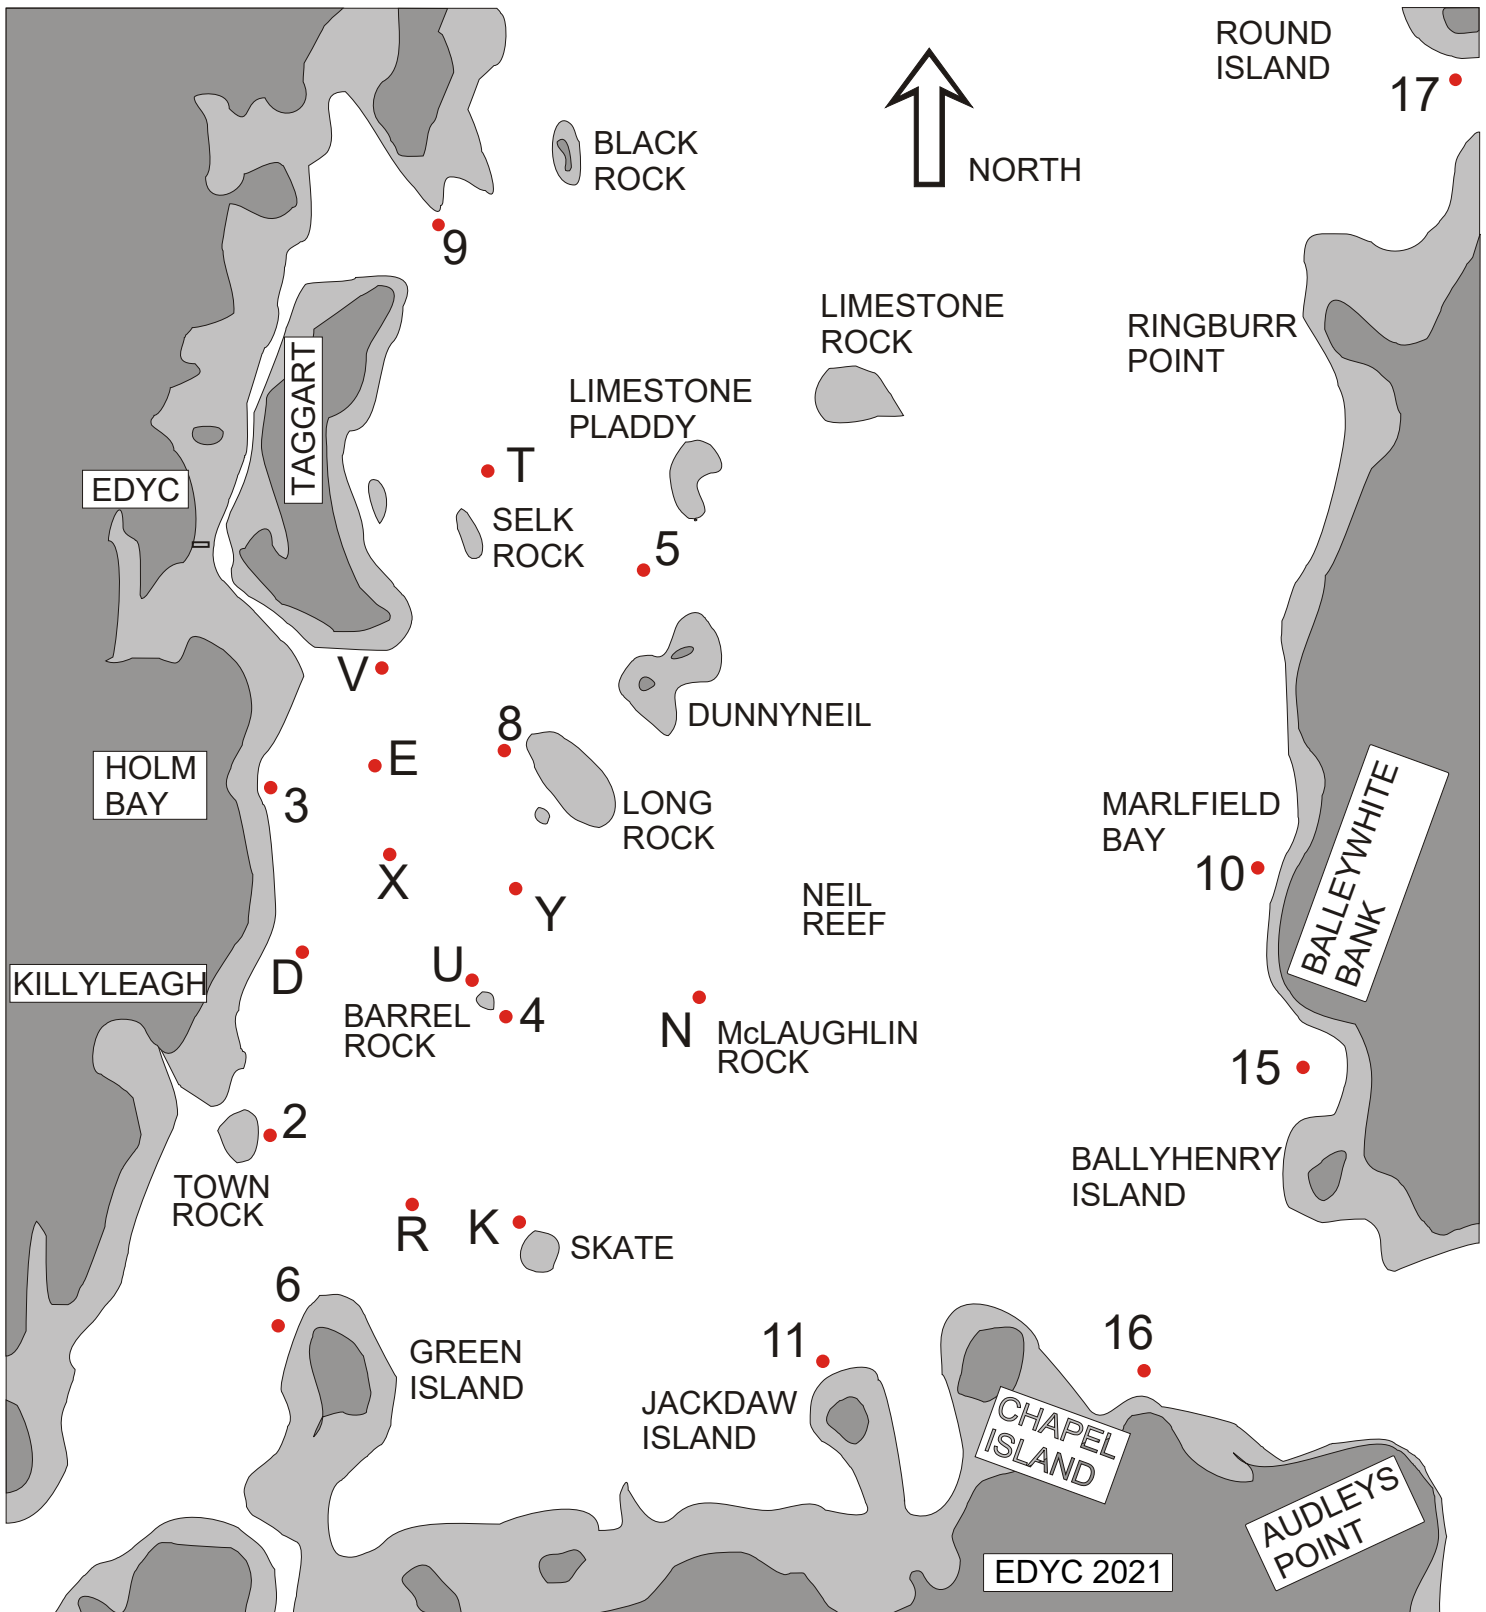

# MARKS FOR EDYC CLUB RACING

This sketch is intended only to indicate the approximate normal location of the racing marks used by EDYC. It is not suitable for navigation purposes and is not to scale.

A copy may be downloaded from [www.edyc.co.uk](http://www.edyc.co.uk)