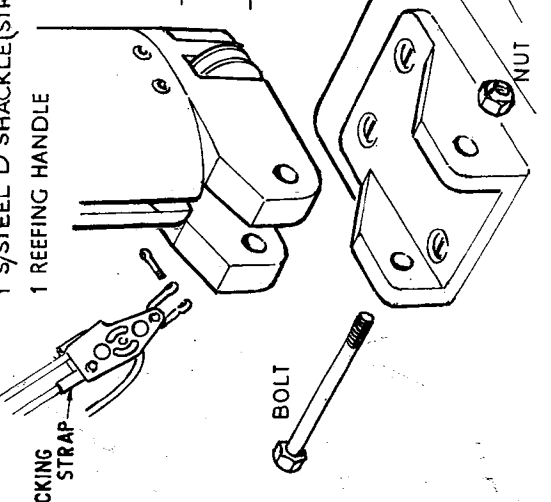

# LEISURE 17 RIGGING DIAGRAM [S & S MAST AND BOOM]

## RIGGING ITEMS

- 1 SET OF RIGGING COMPLETE
- 2 HARP SHAPE SHACKLES (BRASS)
- 2 'D' SHAPE SHACKLES (BRASS)
- 2 S/S STEEL RIGGING LINKS
- 1 DOUBLE BLOCK (R.W.O.)
- 1 MAIN SHEET JAMMING BLOCK (R 189)
- 6 TURNBUCKLES
- 1 JIB DOWN HAUL
- 1 COMPLETE SET OF SHEETS AND HALYARDS
- 3 SWIVEL 'D' SNAP SHACKLES
- 1 4" STROP
- 1 KICKING STRAP UNIT
- 1 BOOM TIE
- 1 S/STEEL 'D' SHACKLE (STRIP TYPE)
- 1 REEFING HANDLE

METHOD OF FIXING MAST TO DECK FITTING

DRAW JIB AND MAIN HALYARDS THROUGH MAST WITH PULL-THRO STRING PROVIDED (IN MAST)

**COBRAMOLD LTD.**  
 TWENTY FIRST STREET,  
 STANSTED AIRPORT,  
 ESSEX CM 24 8QZ  
 Phone: BISHOP STORTFORD 870551  
 870794