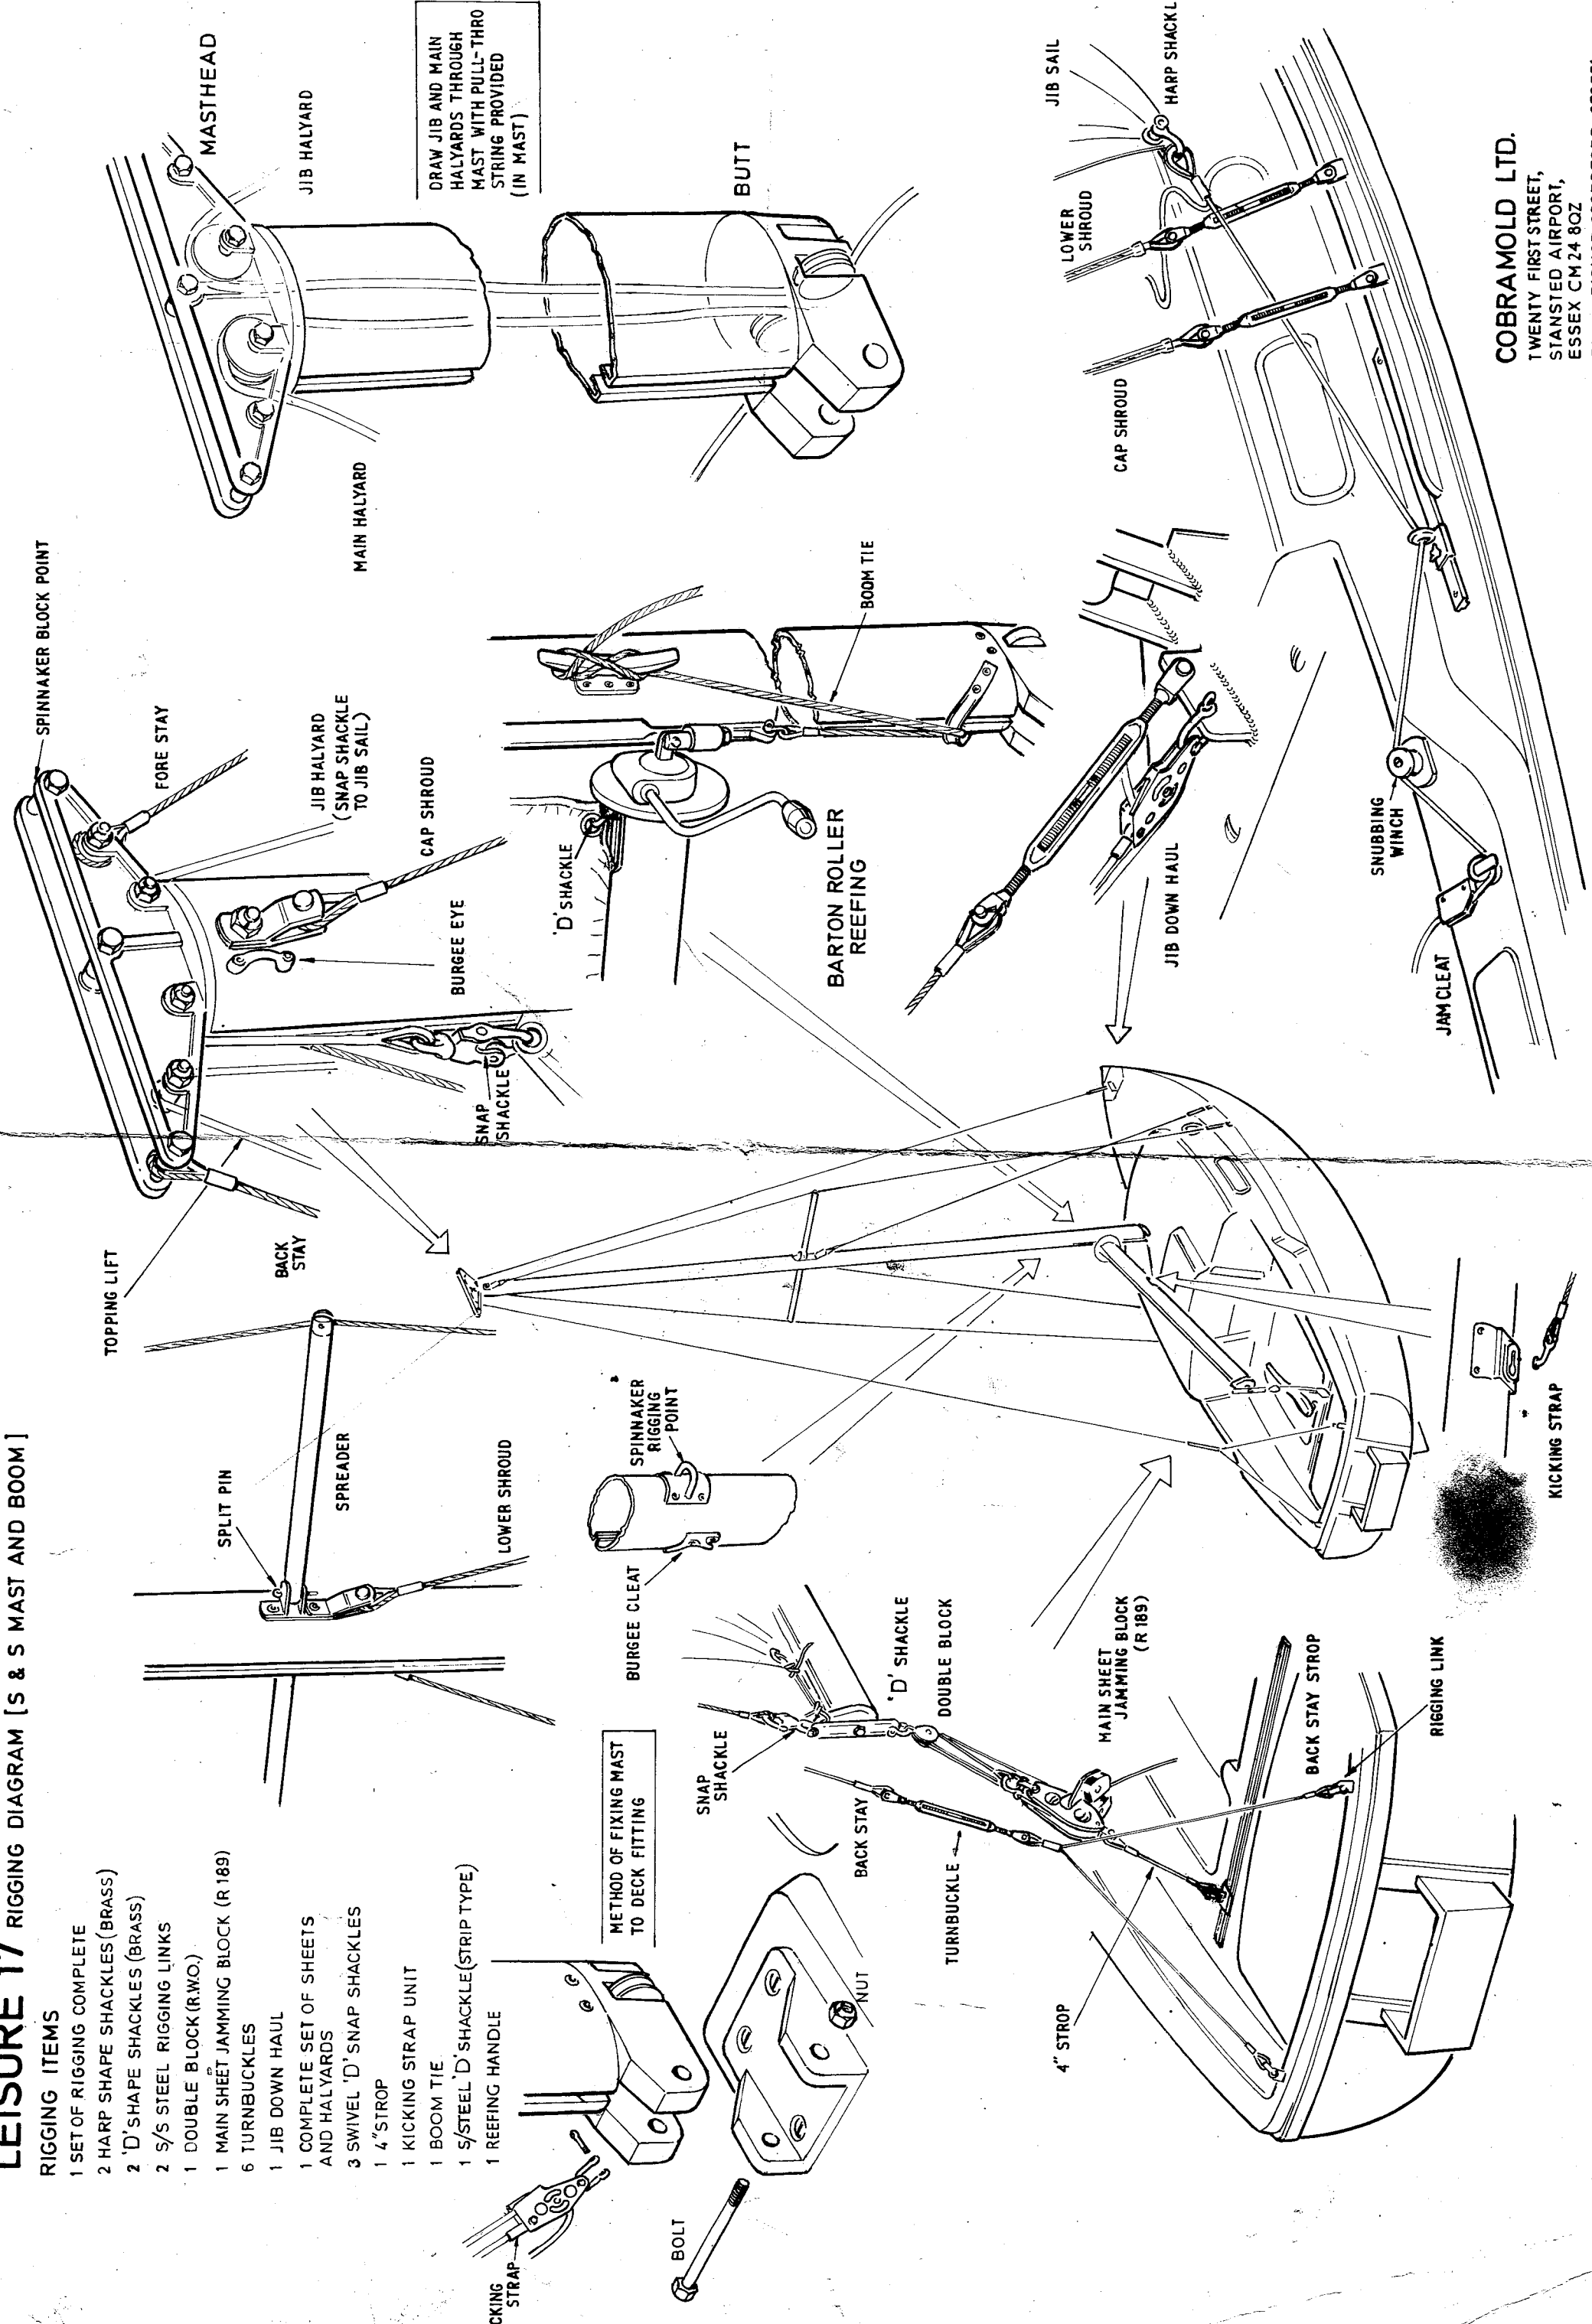

# LEISURE 17 RIGGING DIAGRAM [S & S MAST AND BOOM]

## RIGGING ITEMS

- 1 SET OF RIGGING COMPLETE
- 2 HARP SHAPE SHACKLES (BRASS)
- 2 'D' SHAPE SHACKLES (BRASS)
- 2 S/S STEEL RIGGING LINKS
- 1 DOUBLE BLOCK (R.W.O.)
- 1 MAIN SHEET JAMMING BLOCK (R 189)
- 6 TURNBUCKLES
- 1 JIB DOWN HAUL
- 1 COMPLETE SET OF SHEETS AND HALYARDS
- 3 SWIVEL 'D' SNAP SHACKLES
- 1 4" STROP
- 1 KICKING STRAP UNIT
- 1 BOOM TIE
- 1 S/STEEL 'D' SHACKLE (STRIP TYPE)
- 1 REEFING HANDLE

METHOD OF FIXING MAST TO DECK FITTING

DRAW JIB AND MAIN HALYARDS THROUGH MAST WITH PULL-THRO STRING PROVIDED (IN MAST)

**COBRAMOLD LTD.**  
 TWENTY FIRST STREET,  
 STANSTED AIRPORT,  
 ESSEX CM 24 8QZ  
 Phone: BISHOP STORTFORD 870551  
 870794