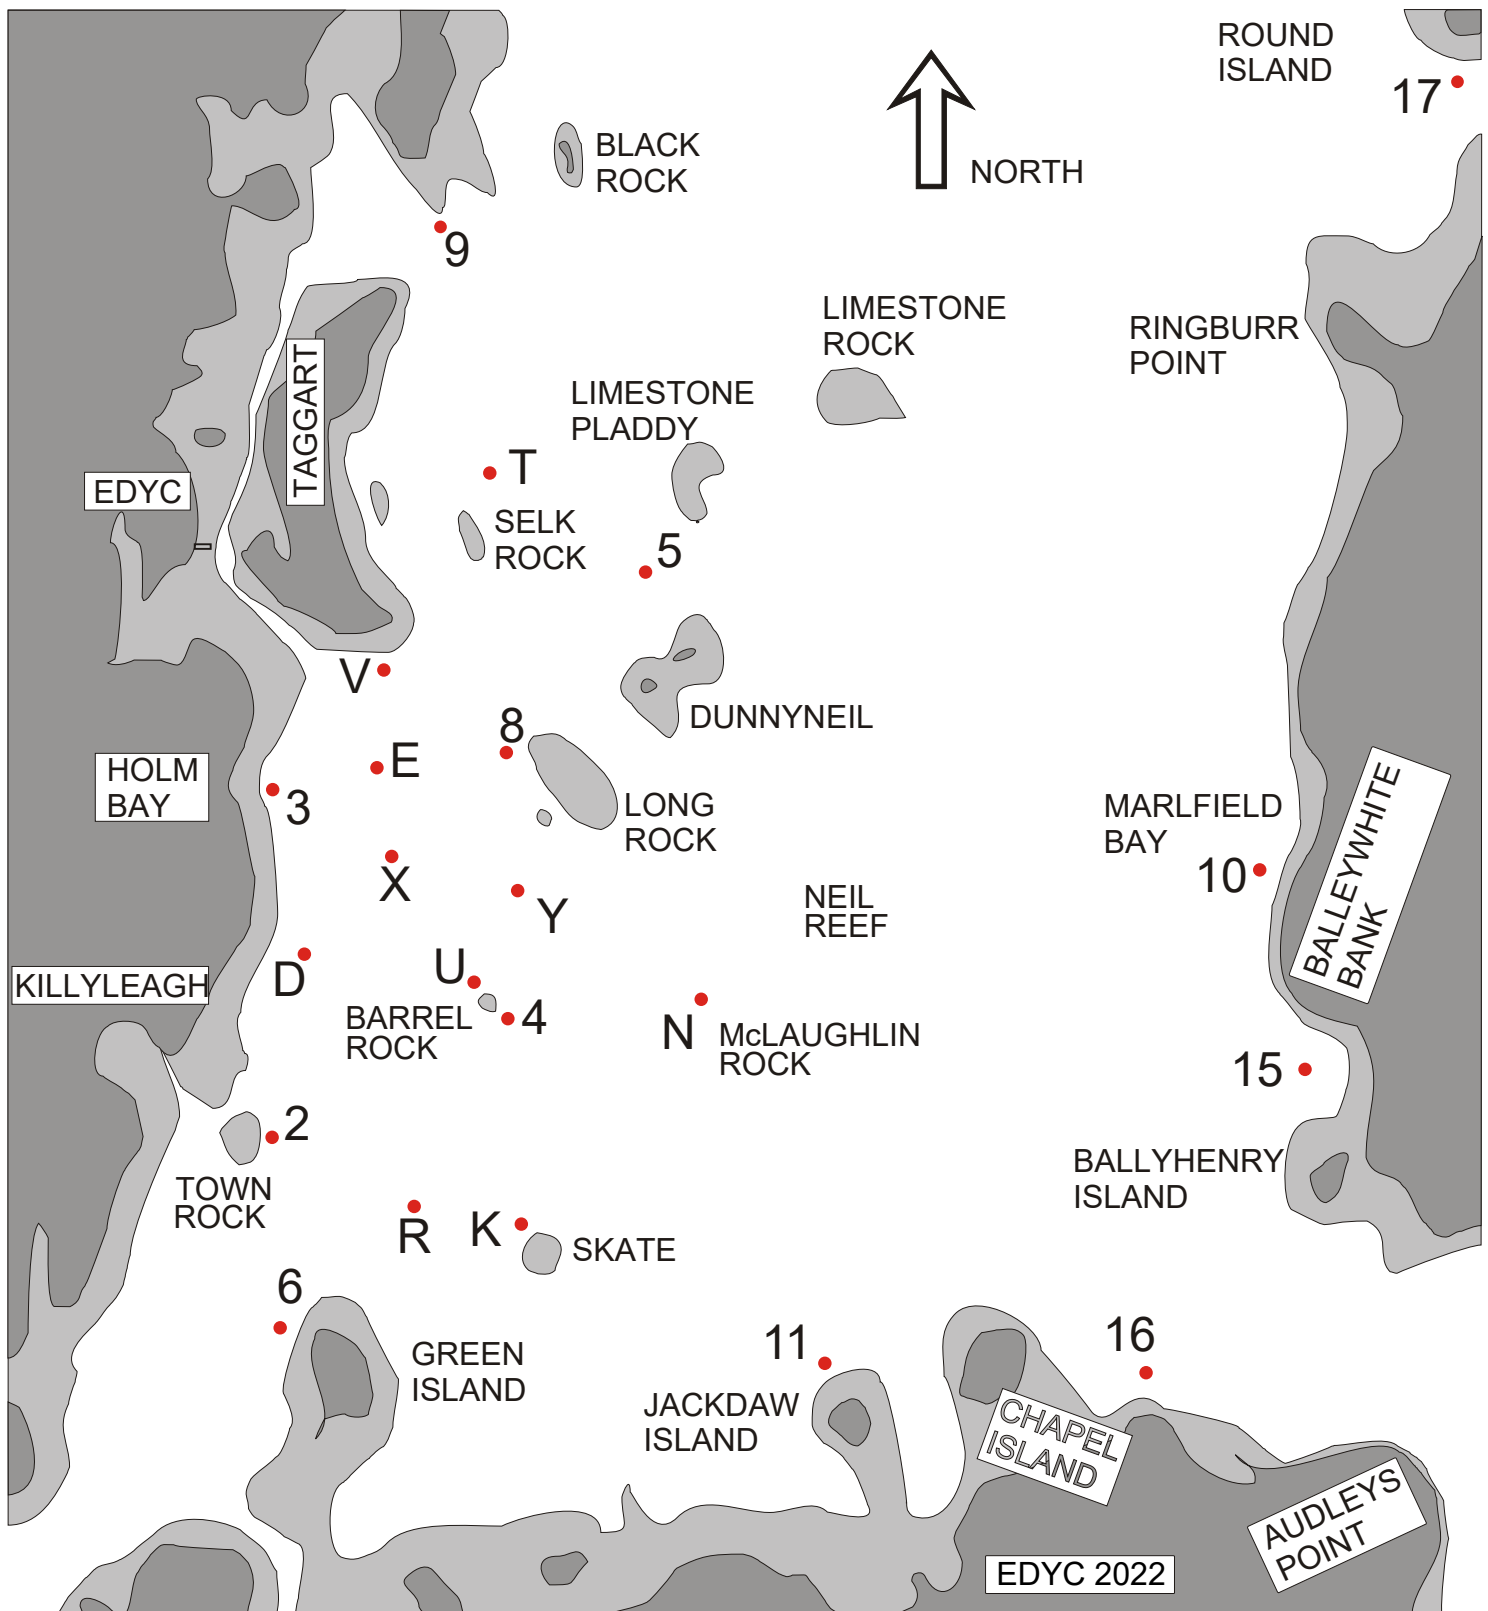

# MARKS FOR EDYC CLUB RACING

This sketch is intended only to indicate the approximate normal location of the racing marks used by EDYC. It is not suitable for navigation purposes and is not to scale.

A copy may be downloaded from [www.edyc.co.uk](http://www.edyc.co.uk)