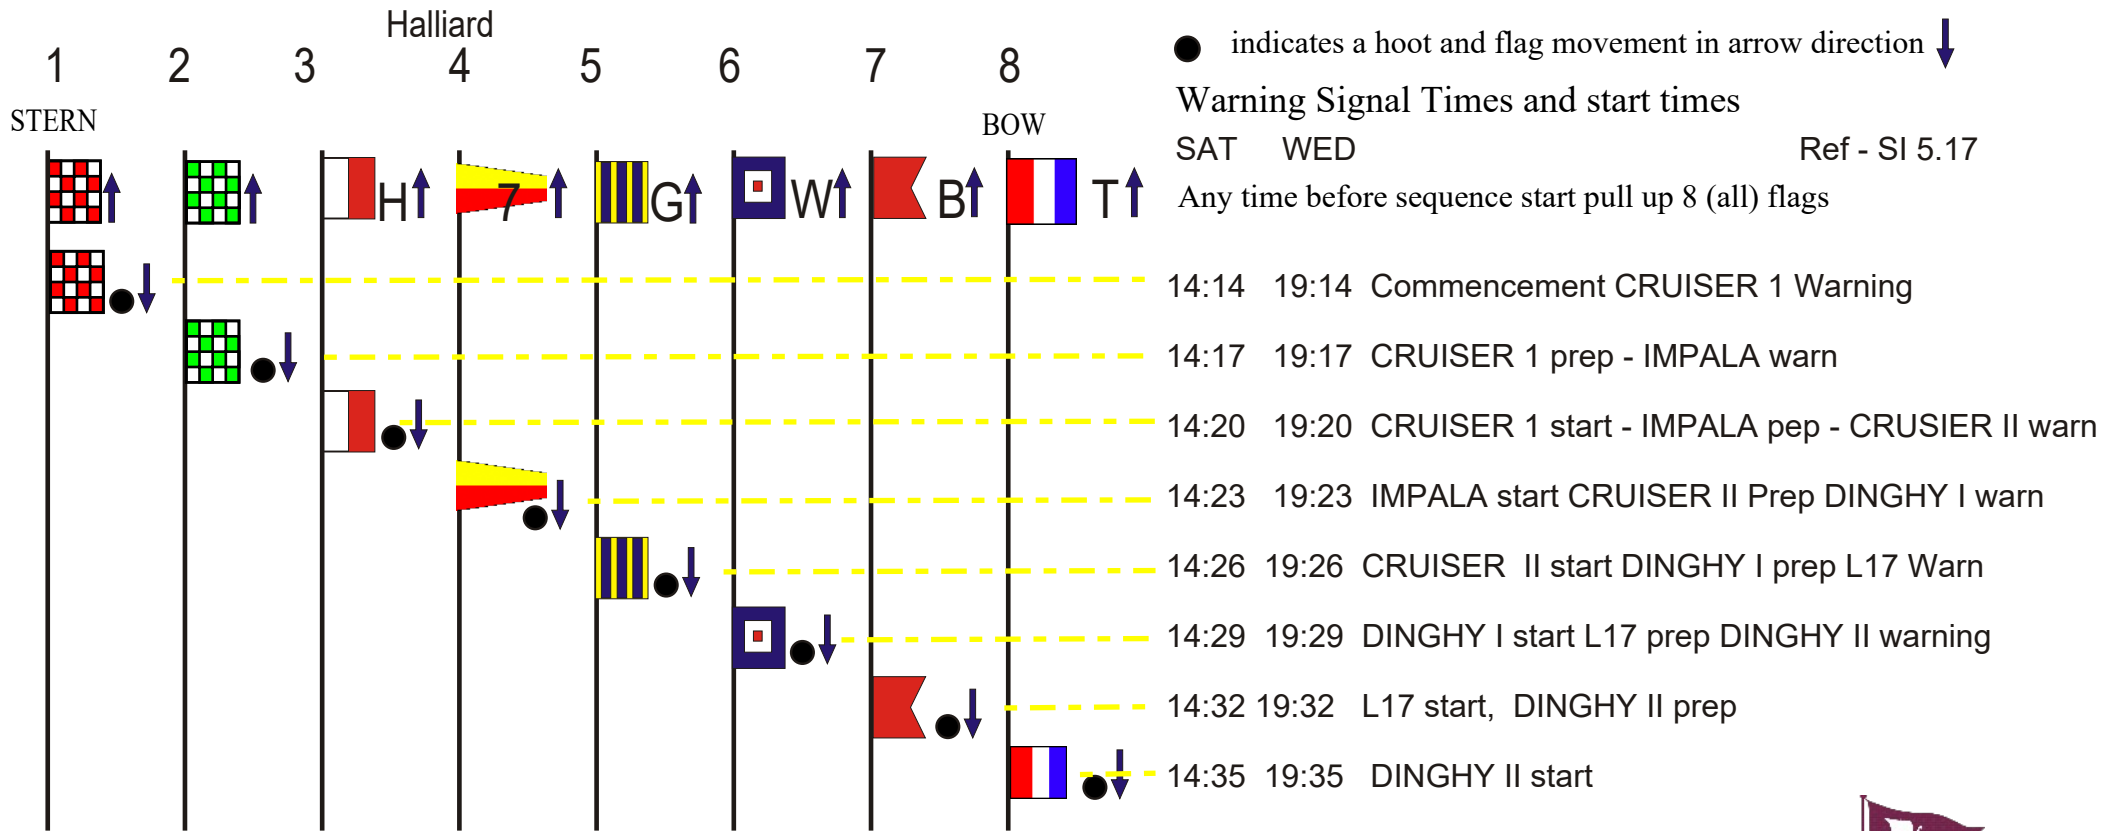

EDYC 2023 Race Officer FLAG CHART FOR STARTS

A Class starts when the class flag is lowered at the end of a 6, 3, GO time sequence

The above flags may be supplemented by the following as required

NB The 2023 Sis are the definitive source for all race rules see also - RO Quick View Timetable