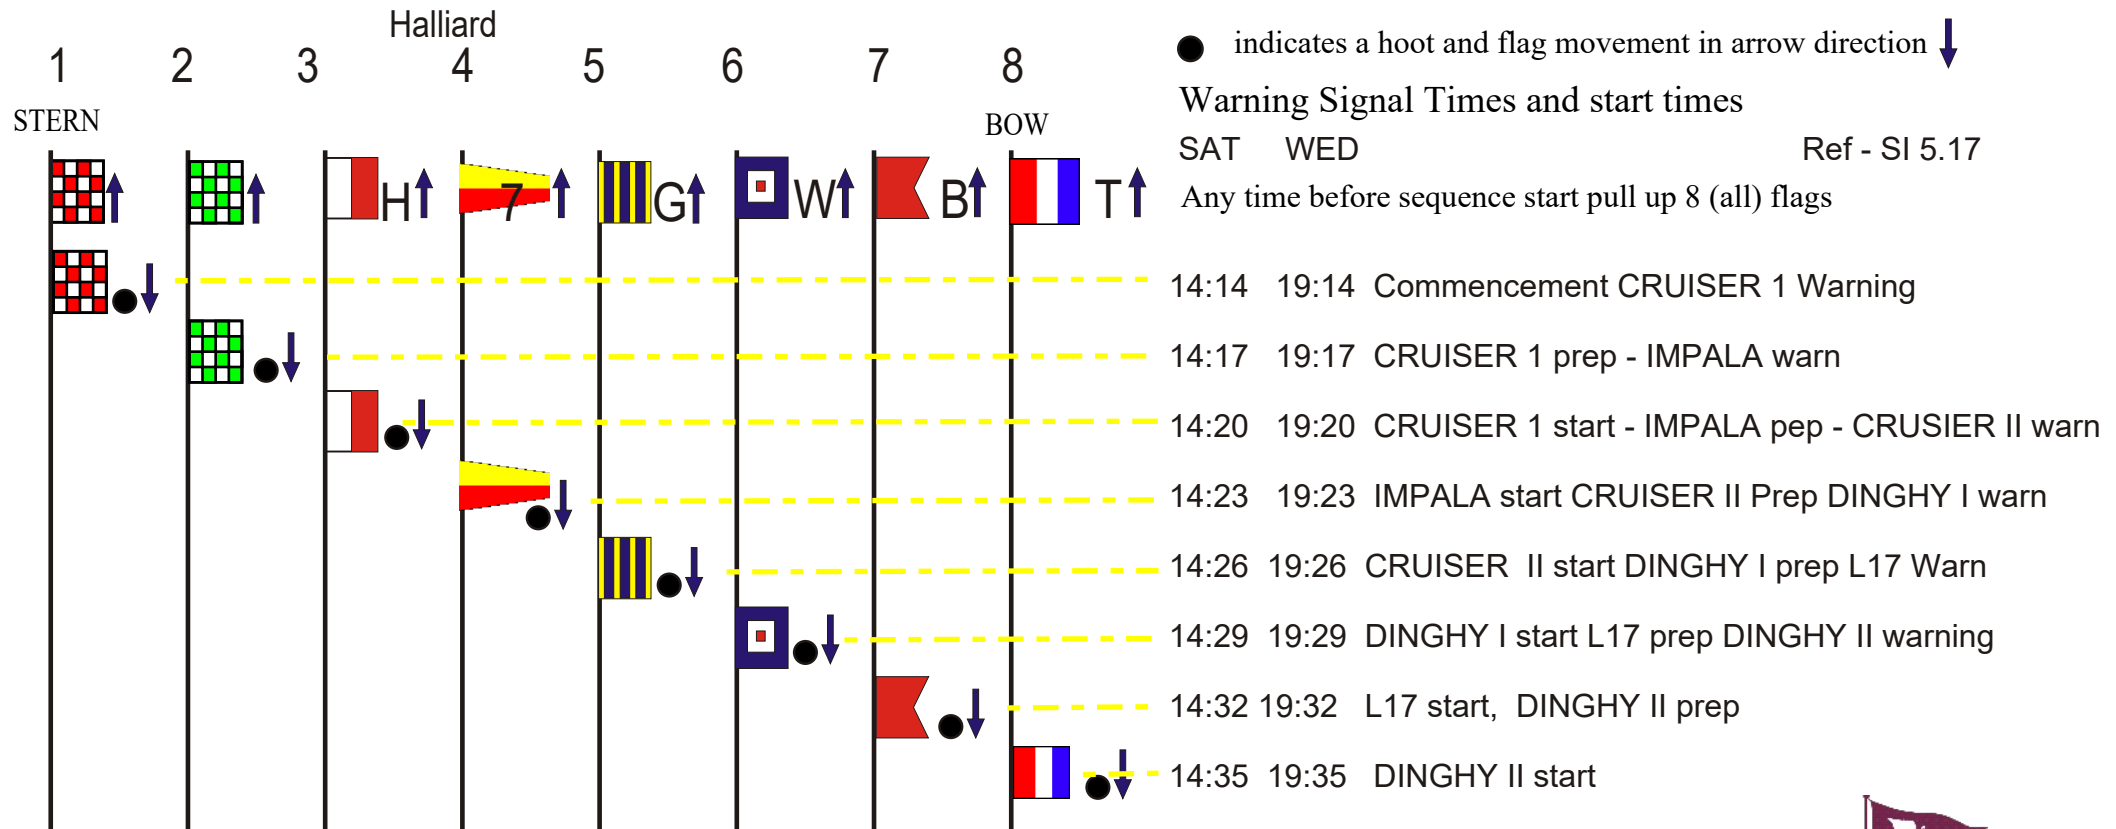

EDYC 2023 Race Officer FLAG CHART FOR STARTS

A Class starts when the class flag is lowered at the end of a 6, 3, GO time sequence

The above flags may be supplemented by the following as required

↑ ● X INDIVIDUAL
RECALL

↑ ● ● FIRST SUBS
- GENERAL RECALL

↑ ● ● AP POSTPONEMENT

NB The 2023 SIs are the definitive source for all race rules see also - RO Quick View Timetable

↑ ● ● V Now means
be alert for communication

Flag C - change leg/legs/course